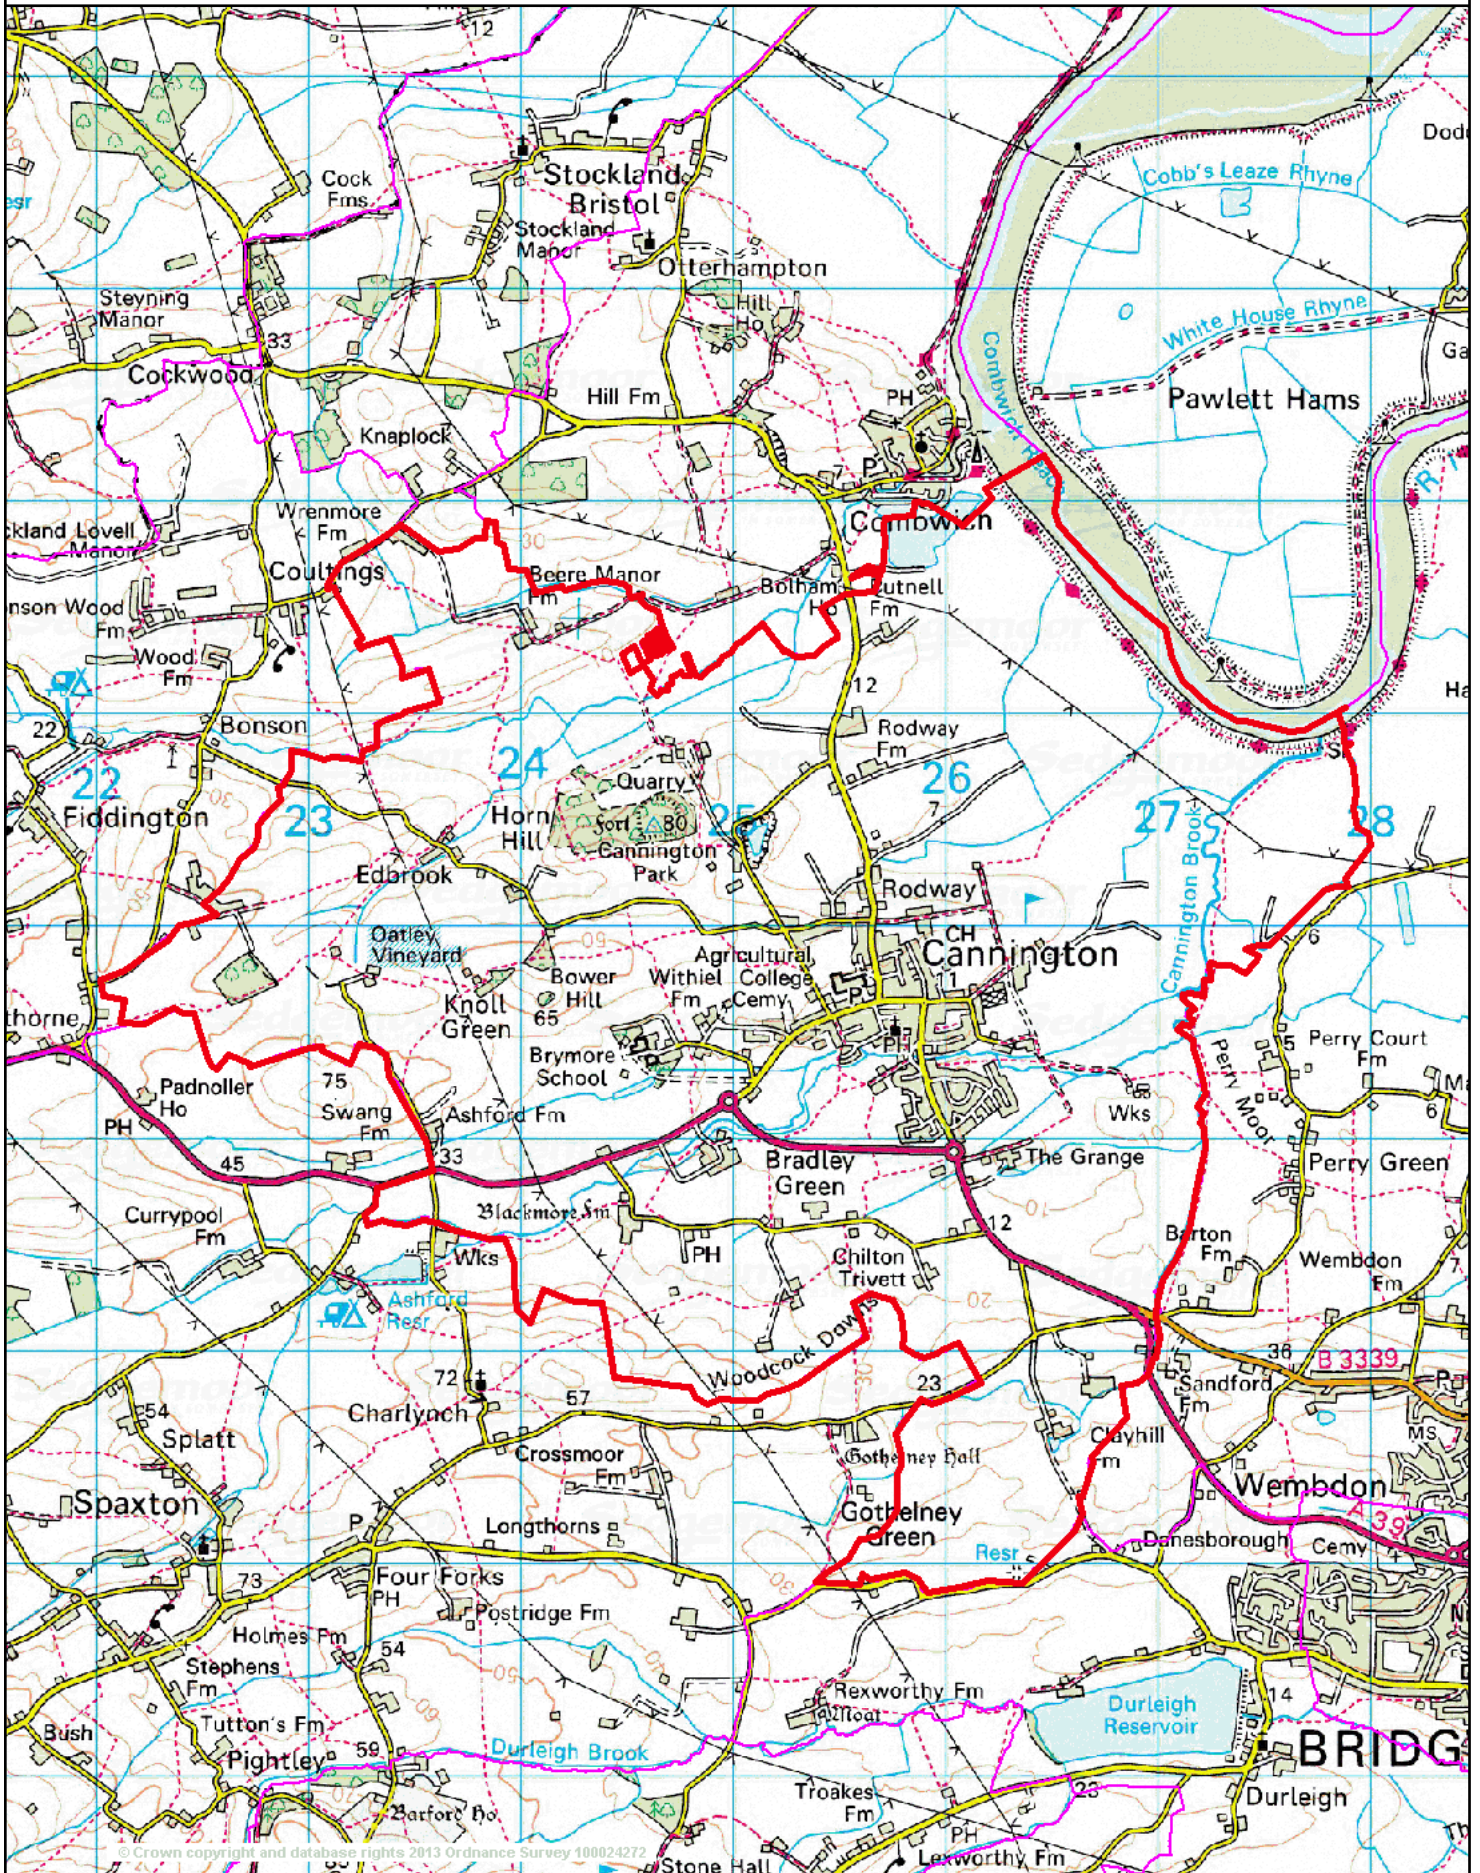

Cannington Parish Boundary

© Crown copyright and database rights 2013 Ordnance Survey 100024272

Sedgemoor
IN SOMERSET

© Crown copyright and database rights 2013
Ordnance Survey 100024272

Date 1/7/2013
Scale 1/35568
at A4 size